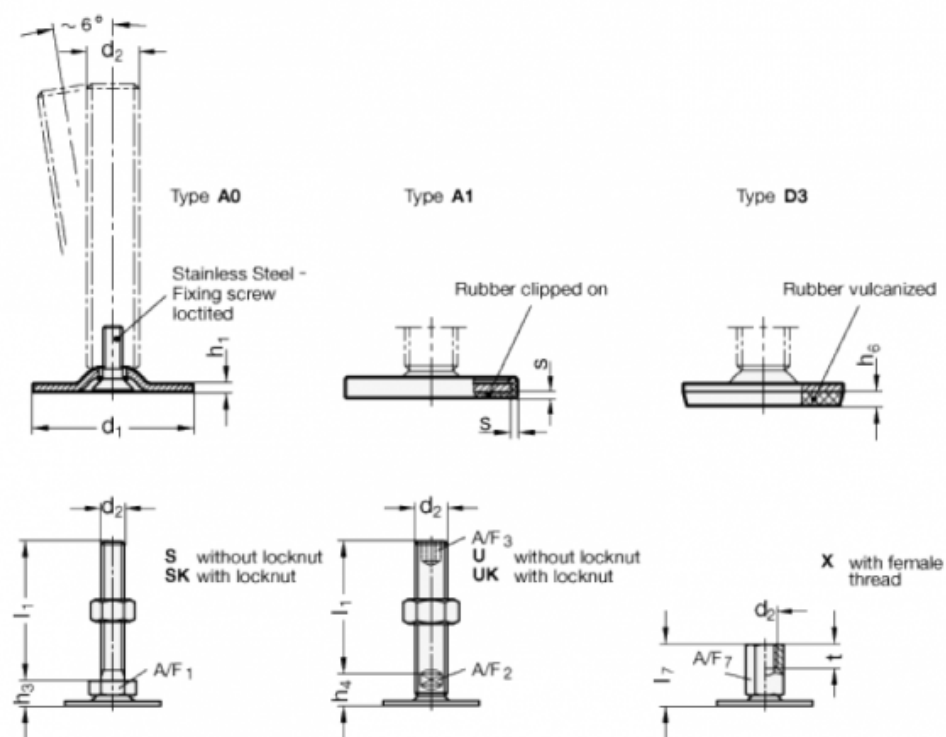

Article number: 204040M1280A0S

Description: E+G levelling foot

GN 40-40-M12-80-A0-S

Note: S Without nut, External hexagon at the bottom

Measures

A/F1	= 17
d1	= 40
d2	= M12
h1	= 2
h3	= 11
h6	=
l1	= 80
s	=